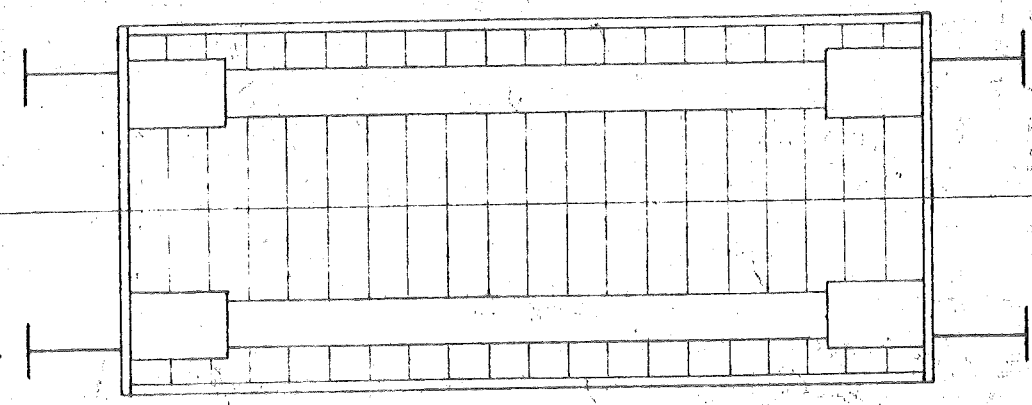

Carriage No
 69, built 1903 by G.C.R.
 70 " 1902 " "

General Drg. No. 1527-C.

WEST PIPE REMOVED.

CLC. FOUR-WHEELED OPEN CARRIAGE TRUCK.

To Carry 5 Tons.
 Weight 6-15-0
 Vacuum Brake.
 West thro' pipe. THRO STEAM PIPE.